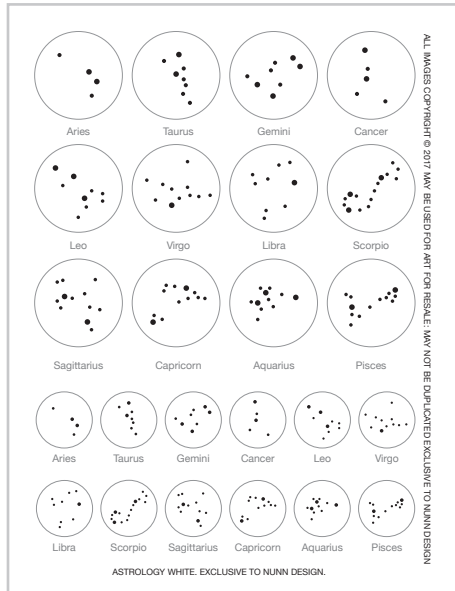

tsaw • csaw

TRANSFER SHEET ASTROLOGY WHITE

pack of 1
OD: 5.5 x 4.25"

COLLAGE SHEET ASTROLOGY WHITE

pack of 1
OD: 5.5 x 4.25"