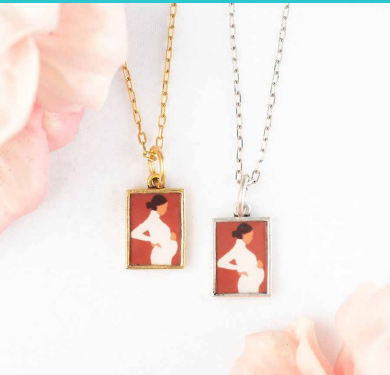

MEET THE MAKER:
BEL KAI

Shop at:
www.belkai.com

Follow on Instagram:
[@bel_kai](https://www.instagram.com/bel_kai)

cmfp

cmfa